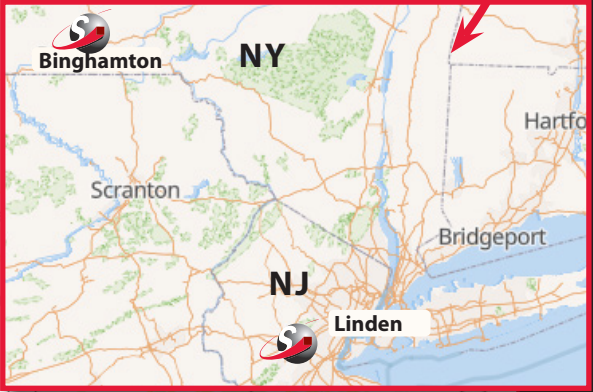

Around the corner or around the world ...
SPEED Delivers!

NEXT-DAY DIRECT SERVICE AREA

Close proximity to JFK Airport and the Port of NY/NJ

Multi Freight Express
 Speed Global Services

NEW YORK POINTS SERVED: 140 - 147 | PENNSYLVANIA POINTS SERVED: 163 - 165