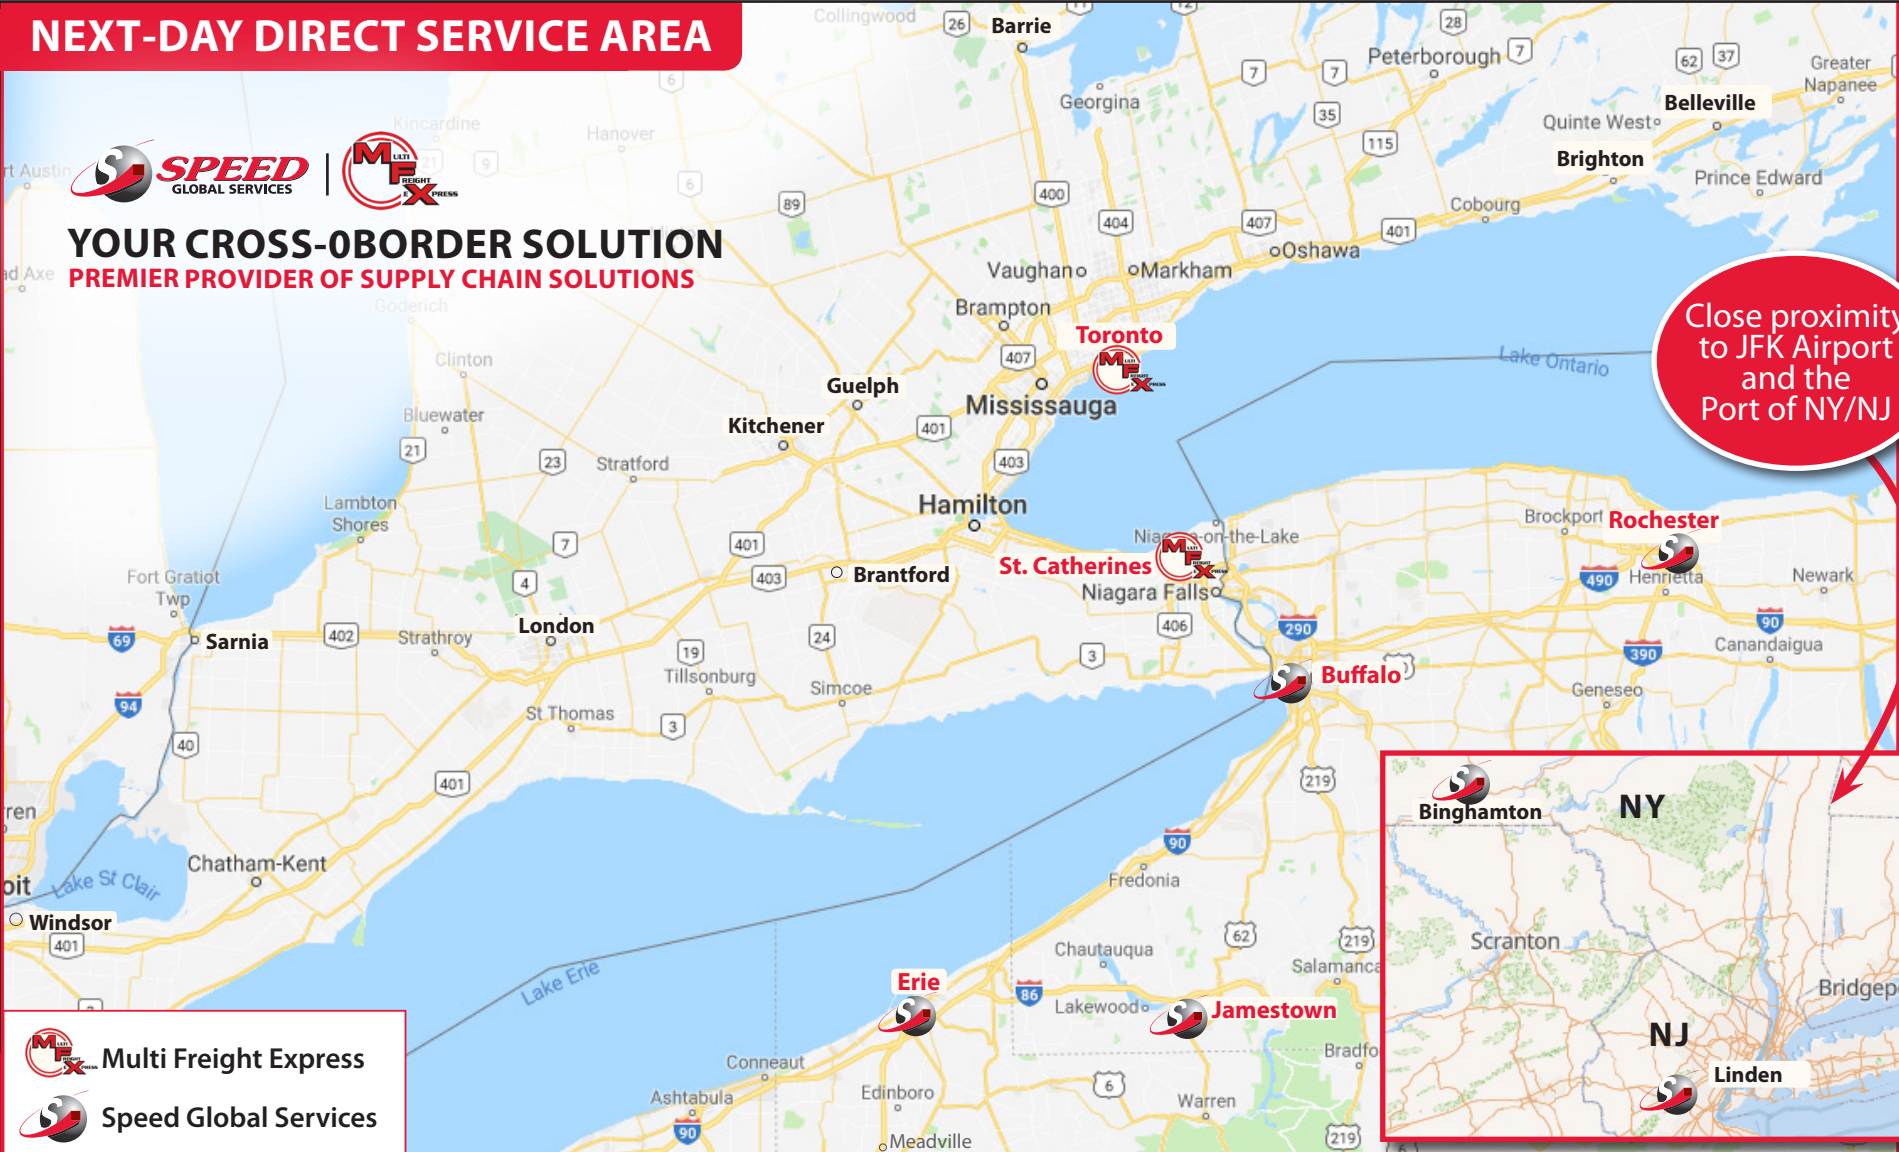

Around the corner or around the world ...
SPEED Delivers!

NEXT-DAY DIRECT SERVICE AREA

Close proximity to JFK Airport and the Port of NY/NJ

Multi Freight Express
 Speed Global Services

NEW YORK POINTS SERVED: 140 - 147 | PENNSYLVANIA POINTS SERVED: 163 - 165